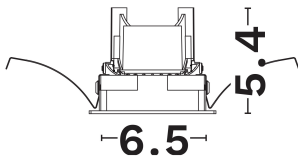

COMPATIBLE WITH

— On/Off Driver: N/A

— Triac Driver: N/A

— Dali Driver: N/A

GENERAL INFORMATION

Product Code	9040110
Product Category	Downlights
Product Family	Doce
Mounting Location	Ceiling
Application Environment	Indoor

DIMENSION & WEIGHT

LxWxH (cm)	L:6.5 W:6.5 H:5.4
Cut out (cm)	5,7X5,7
Weight (Kgr)	N/A

MATERIAL & COLOR

Product Color	Black
Body Material	Aluminium
Cover Material	N/A

APPLICATION & MOUNTING

Ambient Working Temp.	45 C
Type of Protection	IP20
Protection Class IK	IK03
Dimmable	N/A
Type of Dimming (Optional)	N/A
Mounting type	Recessed
Mounting Depth (cm)	Ceiling
Led Module Replaceable	N/A
Light Source	N/A
Adjustable	N/A

NOVA LUCE S.A

Schimatari Viotias
32009, Greece

+30 22620 58 121
+30 22620 56 743

info@novaluce.com
www.novaluce.com