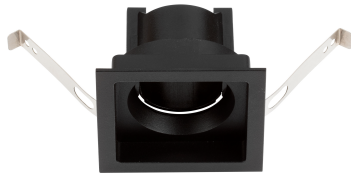

NOVA LUCE

PRODUCT DATASHEET

Version: 001

PRODUCT PHOTOGRAPH

TECHNICAL DRAWING

COMPATIBLE WITH

— On/Off Driver: N/A

— Triac Driver: N/A

— Dali Driver: N/A

GENERAL INFORMATION

Product Code	9040110
Product Category	Downlights
Product Family	Doce
Mounting Location	Ceiling
Application Environment	Indoor

DIMENSION & WEIGHT

LxWxH (cm)	L:6.5 W:6.5 H:5.4
Cut out (cm)	5,7X5,7
Weight (Kgr)	N/A

MATERIAL & COLOR

Product Color	Black
Body Material	Aluminium
Cover Material	N/A

APPLICATION & MOUNTING

Ambient Working Temp.	45 C
Type of Protection	IP20
Protection Class IK	IK03
Dimmable	N/A
Type of Dimming (Optional)	N/A
Mounting type	Recessed
Mounting Depth (cm)	Ceiling
Led Module Replaceable	N/A
Light Source	N/A
Adjustable	N/A