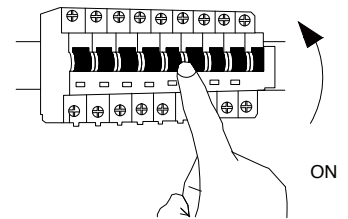

# NOVA LUCE

9006022

1

Turn off the general switch

2

Drill holes

3

Apply screws

4

Apply the nut screw

5

Turn on the general switch

6

Turn on the general switch

LED ON/OFF Demister ON/OFF