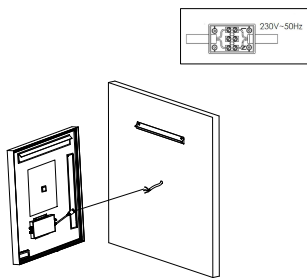

# NOVA LUCE

9006022

1

Turn off the general switch

2

Drill holes

3

Apply screws

4

Apply the nut screw

5

Turn on the general switch

6

Turn on the general switch

LED ON/OFF Demister ON/OFF