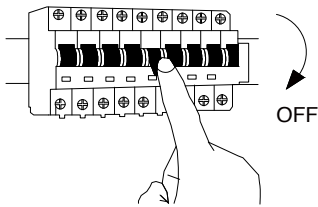

# NOVA LUCE

9006022

1

Turn off the general switch

2

Drill holes

3

Apply screws

4

Apply the nut screw

5

Turn on the general switch

6

Turn on the general switch

LED ON/OFF Demister ON/OFF