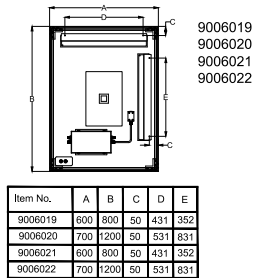

# NOVA LUCE

9006022

1

Turn off the general switch

2

Drill holes

3

Apply screws