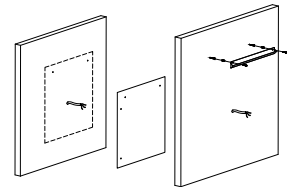

# NOVA LUCE

9006022

1

Turn off the general switch

2

Drill holes

3

Apply screws

4

Apply the nut screw

5

Turn on the general switch

6

Turn on the general switch

LED ON/OFF Demister ON/OFF