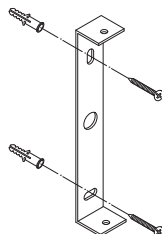

NOVA LUCE

9124109

1

Turn off the general switch

2

Drill holes & apply plastic anchors
With screws

3

Connect the wires

4

Apply the side screws

5

Turn on the general switch