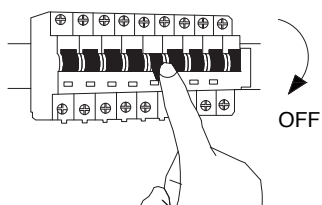

NOVA LUCE

9124109

1

Turn off the general switch

2

Drill holes & apply plastic anchors
With screws

3

Connect the wires

4

Apply the side screws

5

Turn on the general switch