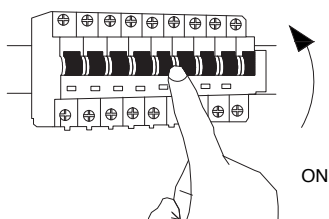

NOVA LUCE

9124109

1

Turn off the general switch

2

Drill holes & apply plastic anchors
With screws

3

Connect the wires

4

Apply the side screws

5

Turn on the general switch