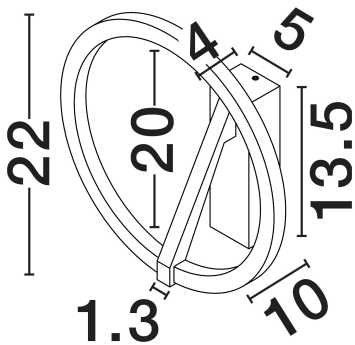

NOVA LUCE

PRODUCT DATASHEET

Version: 001

PRODUCT PHOTOGRAPH

TECHNICAL DRAWING

GENERAL INFORMATION

Product Code	9088135
Collection	Indoor
Product Category	Wall
Product Family	Tilia
Mounting Location	Wall
Application Environment	Indoor
Specifications	N/A

DIMENSION & WEIGHT

LxWxH (cm)	D: 22 H: 10
Cut Out (cm)	N/A
Weight (Kgr)	0.461

MATERIAL & COLOR

Product Color	Foggy Nickel
Body Material	Aluminium

APPLICATION & MOUNTING

Ambient Working Temp.	Max 45°C
Type of Protection	IP20
Dimmable	No
Type of Dimming	N/A
Mounting type	Surface
Mounting Depth (cm)	N/A
Led Module Replaceable	No
Light Source	LED

Power (Nominal)	10W
Input voltage (Nominal)	220-240V
Mains Frequency	50/60Hz

PHOTOMETRICAL DATA

Luminous Flux	457lm
Color Temperature	2700-3000-4000K
Light Color (Designation)	WW - NW

WARRANTY

Warranty	3 Years
----------	----------------