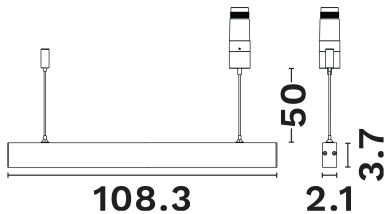

DIMENSION & WEIGHT

LxWxH (cm)	L: 108.3 W: 2.1H: 3.7
Cut out (cm)	N/A
Weight (Kgr)	1,07

TECHNICAL DRAWING

MATERIAL & COLOR

Product Color	White
Body Material	Aluminium
Cover Material	N/A

APPLICATION & MOUNTING

NOVA LUCE

PRODUCT DATASHEET

Version: 001

ELECTRICAL DATA

Power (Nominal)	24
Input voltage (Nominal)	48Vdc
Mains Frequency	50/60Hz
Output voltage	N/A
Output Current	N/A
Power Factor	N/A
Efficiency	N/A
SVM	N/A
Pst	N/A
Class	III

PHOTOMETRICAL DATA

Luminous Flux	1938
Luminous Efficacy	80.8
Color Temperature	3000
Light Color (Designation)	Warm White
CRI	>90
SDCM	<3
Beam Angle	36
UGR	<10

LIFESPAN

Lifetime	50000
----------	--------------