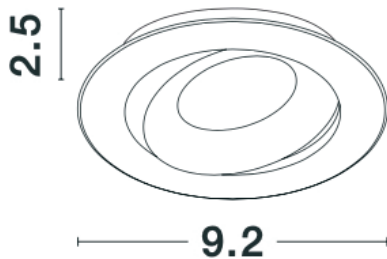

COMPATIBLE WITH

— On/Off Driver: N/A

— Triac Driver: N/A

— Dali Driver: N/A

GENERAL INFORMATION

Product Code	9350442
Product Category	Downlights GU10
Product Family	Redo
Mounting Location	Ceiling
Application Environment	Indoor

DIMENSION & WEIGHT

LxWxH (cm)	D: 9,2 H: 2,5
Cut out (cm)	7.6
Weight (Kgr)	0.138

MATERIAL & COLOR

Product Color	White
Body Material	Aluminium
Cover Material	N/A

APPLICATION & MOUNTING

Ambient Working Temp.	45 C
Type of Protection	IP20
Protection Class IK	N/A
Dimmable	N/A
Type of Dimming (Optional)	N/A
Mounting type	Recessed
Mounting Depth (cm)	Ceiling
Led Module Replaceable	Yes
Light Source	LED GU10 / MR16
Adjustable	Yes

NOVA LUCE S.A

Schimatari Viotias
32009, Greece

+30 22620 58 121
+30 22620 56 743

info@novaluce.com
www.novaluce.com