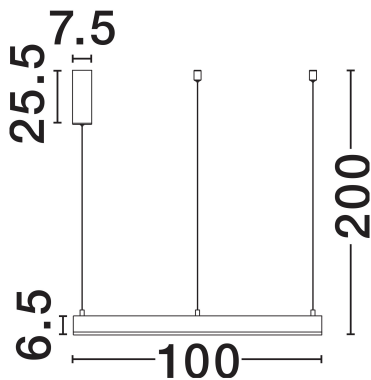

NOVA LUCE

PRODUCT DATASHEET

Version: 001

PRODUCT PHOTOGRAPH

TECHNICAL DRAWING

GENERAL INFORMATION

Product Code	9190855
Collection	Indoor
Product Category	Suspension
Product Family	Motif
Mounting Location	Wall
Application Environment	Indoor
Specifications	N/A

DIMENSION & WEIGHT

LxWxH (cm)	D: 100 H: 150
Cut Out (cm)	N/A
Weight (Kgr)	3.3

MATERIAL & COLOR

Product Color	Sandy Black
Body Material	Aluminium & Acrylic

APPLICATION & MOUNTING

Ambient Working Temp.	Max 45°C
Type of Protection	IP20
Dimmable	Yes
Type of Dimming	Triac
Mounting type	Surface
Mounting Depth (cm)	N/A
Led Module Replaceable	No
Light Source	LED

Power (Nominal)	60W
Input voltage (Nominal)	220-240V
Mains Frequency	50/60Hz

PHOTOMETRICAL DATA

Luminous Flux	4165lm
Color Temperature	3000K
Light Color (Designation)	Warm White

WARRANTY

Warranty	3 Years
----------	----------------