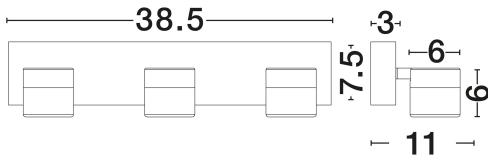

DIMENSION & WEIGHT

LxWxH (cm)	L: 38.5 W: 11.5 H: 7.5
Cut Out (cm)	N/A
Weight (Kgr)	1.18

MATERIAL & COLOR

Product Color	Sandy Black
Body Material	Aluminium

TECHNICAL DRAWING

APPLICATION & MOUNTING

Ambient Working Temp.	Max 45°C
Type of Protection	IP44
Dimmable	Yes
Type of Dimming	N/A
Mounting type	Surface
Mounting Depth (cm)	N/A
Led Module Replaceable	No
Light Source	LED

Power (Nominal)	17W
Input voltage (Nominal)	220-240V
Mains Frequency	50/60Hz

PHOTOMETRICAL DATA

Luminous Flux	1385lm
Color Temperature	3000K
Light Color (Designation)	Warm White

WARRANTY

Warranty	3 Years
----------	----------------