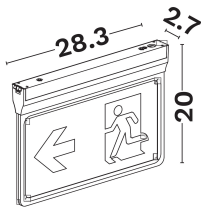

NOVA LUCE

PRODUCT DATASHEET

Version: 001

PRODUCT PHOTOGRAPH

GENERAL INFORMATION

Product Code	9080812
Product Category	Emergency
Product Family	E1502
Mounting Location	N/A
Application Environment	Indoor

DIMENSION & WEIGHT

LxWxH (cm)	n W:27mm H:200mm
Cut out (cm)	N/A
Weight (Kgr)	N/A

TECHNICAL DRAWING

MATERIAL & COLOR

Product Color	N/A
Body Material	Pc
Cover Material	N/A

APPLICATION & MOUNTING

Ambient Working Temp.	45 C
Type of Protection	IP20
Protection Class IK	N/A
Dimmable	N/A
Type of Dimming (Optional)	N/A
Mounting type	N/A
Mounting Depth (cm)	N/A
Led Module Replaceable	N/A
Light Source	N/A
Adjustable	N/A