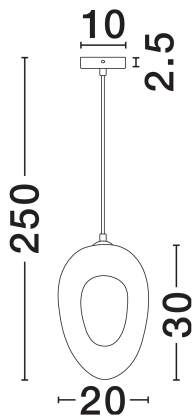

NOVA LUCE

PRODUCT DATASHEET

Version: 001

PRODUCT PHOTOGRAPH

TECHNICAL DRAWING

GENERAL INFORMATION

Product Code	9002685
Collection	Indoor
Product Category	Suspension
Product Family	Tempus
Mounting Location	Wall
Application Environment	Indoor
Specifications	N/A

DIMENSION & WEIGHT

LxWxH (cm)	L: 20 W: 30 H: 250
Cut Out (cm)	N/A
Weight (Kgr)	1

MATERIAL & COLOR

Product Color	Stone Gray
Body Material	Polyurethane & Resin

APPLICATION & MOUNTING

Ambient Working Temp.	Max 45°C
Type of Protection	IP20
Dimmable	N/A
Type of Dimming	N/A
Mounting type	Surface
Mounting Depth (cm)	N/A
Led Module Replaceable	Yes
Light Source	G9

Power (Nominal)	1x5W
Input voltage (Nominal)	220-240V
Mains Frequency	50/60Hz

PHOTOMETRICAL DATA

Luminous Flux	N/A
Color Temperature	N/A
Light Color (Designation)	N/A

WARRANTY

Warranty	3 Years
----------	----------------