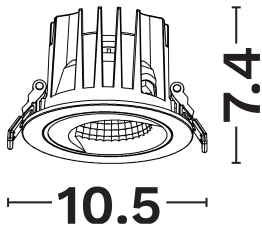

TECHNICAL DRAWING

COMPATIBLE WITH

- On/Off Driver: Included
- Triac Driver: 9844002
- Dali Driver: 9621523

GENERAL INFORMATION

Product Code	9030870
Product Category	Downlights
Product Family	Oblio
Mounting Location	Ceiling
Application Environment	Indoor

DIMENSION & WEIGHT

LxWxH (cm)	D:10.5 H:7.4
Cut out (cm)	9.5
Weight (Kgr)	N/A

MATERIAL & COLOR

Product Color	White
Body Material	Aluminium
Cover Material	N/A

APPLICATION & MOUNTING

Ambient Working Temp.	45 C
Type of Protection	IP20
Protection Class IK	IK04
Dimmable	Yes
Type of Dimming (Optional)	Triac/Dali
Mounting type	Recessed
Mounting Depth (cm)	Ceiling
Led Module Replaceable	Yes
Light Source	Led
Adjustable	No

NOVA LUCE S.A

Schimatari Viotias
32009, Greece

+30 22620 58 121
+30 22620 56 743

info@novaluce.com
www.novaluce.com