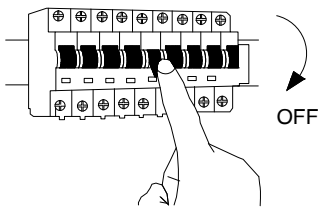

# NOVA LUCE

9844044

1

Turn off the general switch

2

Create a CutOut

3

Connect wires