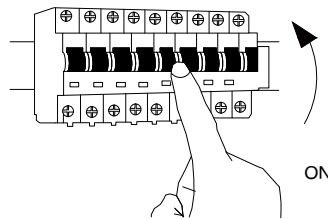

Fix the luminaire to the ceiling

5