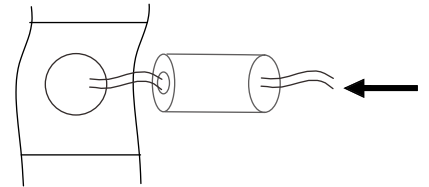

# NOVA LUCE

9844044

1

Turn off the general switch

2

Create a CutOut

3

Connect wires

4

Fix the luminaire to the ceiling

5

Turn on the general switch

6

Turn on the light