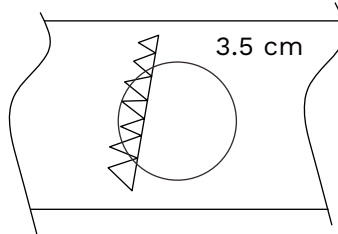

# NOVA LUCE

9844044

1

Turn off the general switch

2

Create a CutOut

3

Connect wires