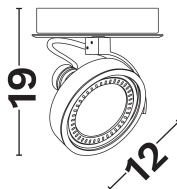

MATERIAL & COLOR

Product Color	White
Body Material	Aluminium
Cover Material	N/A

APPLICATION & MOUNTING

Ambient Working Temp.	45 C
Type of Protection	IP20
Protection Class IK	IK03
Dimmable	N/A
Type of Dimming (Optional)	N/A
Mounting type	Surface
Mounting Depth (cm)	Ceiling
Led Module Replaceable	Yes
Light Source	Led Ar111
Adjustable	Yes

COMPATIBLE WITH

— On/Off Driver: N/A

— Triac Driver: N/A

— Dali Driver: N/A

NOVA LUCE S.A

Schimatari Viotias
32009, Greece

+30 22620 58 121
+30 22620 56 743

info@novaluce.com
www.novaluce.com