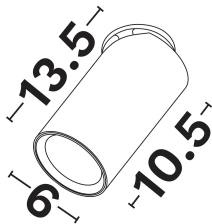

NOVA LUCE

PRODUCT DATASHEET

Version: 001

PRODUCT PHOTOGRAPH

GENERAL INFORMATION

| | |
|-------------------------|---------|
| Product Code | 9011500 |
| Product Category | Ceiling |
| Product Family | Imax |
| Mounting Location | Ceiling |
| Application Environment | Indoor |

DIMENSION & WEIGHT

| | |
|--------------|---------------|
| LxWxH (cm) | D:6 H:13.5 cm |
| Cut out (cm) | N/A |
| Weight (Kgr) | N/A |

TECHNICAL DRAWING

MATERIAL & COLOR

| | |
|----------------|-----------|
| Product Color | Gold |
| Body Material | Aluminium |
| Cover Material | N/A |