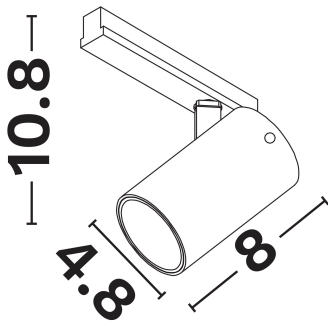

TECHNICAL DRAWING

GENERAL INFORMATION

Product Code	9580923
Collection	Indoor
Product Category	Ceiling
Product Family	Ivy
Mounting Location	Wall
Application Environment	Indoor
Specifications	N/A

DIMENSION & WEIGHT

LxWxH (cm)	D: 4.8 W: 10 H: 10.8
Cut Out (cm)	N/A
Weight (Kgr)	0.186

MATERIAL & COLOR

Product Color	Sandy Black
Body Material	Aluminium

APPLICATION & MOUNTING

Ambient Working Temp.	Max 45°C
Type of Protection	IP20
Dimmable	Yes
Type of Dimming	Triac
Mounting type	Surface
Mounting Depth (cm)	N/A
Led Module Replaceable	No
Light Source	LED

NOVA LUCE S.A

Schimatari Viotias
32009, Greece

+30 22620 58 121
+30 22620 56 743

info@novaluce.com
www.novaluce.com