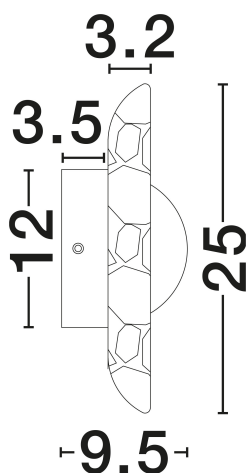

NOVA LUCE

PRODUCT DATASHEET

Version: 001

PRODUCT PHOTOGRAPH

GENERAL INFORMATION

Product Code	9019804
Collection	Indoor
Product Category	Wall
Product Family	Tavo
Mounting Location	Wall
Application Environment	Indoor
Specifications	N/A

DIMENSION & WEIGHT

LxWxH (cm)	D: 25 W: 9.5
Cut Out (cm)	N/A
Weight (Kgr)	1.72

MATERIAL & COLOR

Product Color	Natural & Brown
Body Material	Travertine & Wood

APPLICATION & MOUNTING

Ambient Working Temp.	Max 45°C
Type of Protection	IP20
Dimmable	No
Type of Dimming	N/A
Mounting type	Surface
Mounting Depth (cm)	N/A
Led Module Replaceable	No
Light Source	LED

TECHNICAL DRAWING

NOVA LUCE S.A

Schimatari Viotias
32009, Greece

+30 22620 58 121
+30 22620 56 743

info@novaluce.com
www.novaluce.com

NOVA LUCE

PRODUCT DATASHEET

Version: 001

ELECTRICAL DATA

Power (Nominal)	4W
Input voltage (Nominal)	220-240V
Mains Frequency	50/60Hz

PHOTOMETRICAL DATA

Luminous Flux	79lm
Color Temperature	3000K
Light Color (Designation)	Warm White

WARRANTY

Warranty	3 Years
----------	----------------