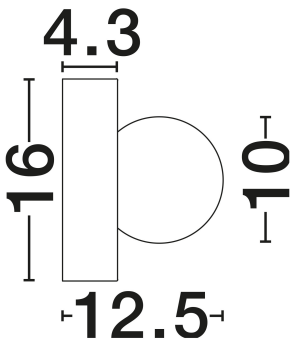

NOVA LUCE

PRODUCT DATASHEET

Version: 001

PRODUCT PHOTOGRAPH

TECHNICAL DRAWING

GENERAL INFORMATION

Product Code	9009215
Collection	Indoor
Product Category	Wall
Product Family	Orbique
Mounting Location	Wall
Application Environment	Indoor
Specifications	N/A

DIMENSION & WEIGHT

LxWxH (cm)	D: 16 W: 12.5
Cut Out (cm)	N/A
Weight (Kgr)	0.735

MATERIAL & COLOR

Product Color	Jasper&Opal
Body Material	Ceramic & Glass

APPLICATION & MOUNTING

Ambient Working Temp.	Max 45°C
Type of Protection	IP44
Dimmable	Yes
Type of Dimming	N/A
Mounting type	Surface
Mounting Depth (cm)	N/A
Led Module Replaceable	Yes
Light Source	G9

Power (Nominal)	1x5W
Input voltage (Nominal)	100-240V
Mains Frequency	50/60Hz

PHOTOMETRICAL DATA

Luminus Flux	N/A
Color Temperature	N/A
Light Color (Designation)	N/A

WARRANTY

Warranty	3 Years
----------	----------------