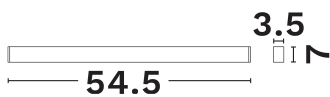

COMPATIBLE WITH

— On/Off Driver: N/A

— Triac Driver: N/A

— Dali Driver: N/A

GENERAL INFORMATION

Product Code	9080160
Product Category	Linear
Product Family	Linear Lighting Profiles
Mounting Location	Ceiling
Application Environment	Indoor

DIMENSION & WEIGHT

LxWxH (cm)	L:54.5 W:3.5 H:7 cm
Cut out (cm)	N/A
Weight (Kgr)	1

MATERIAL & COLOR

Product Color	Black
Body Material	Aluminium
Cover Material	N/A

APPLICATION & MOUNTING

Ambient Working Temp.	45 C
Type of Protection	IP20
Protection Class IK	IK04
Dimmable	No
Type of Dimming (Optional)	N/A
Mounting type	Surface
Mounting Depth (cm)	Ceiling
Led Module Replaceable	No
Light Source	Led
Adjustable	No

NOVA LUCE S.A

Schimatari Viotias
32009, Greece

+30 22620 58 121
+30 22620 56 743

info@novaluce.com
www.novaluce.com