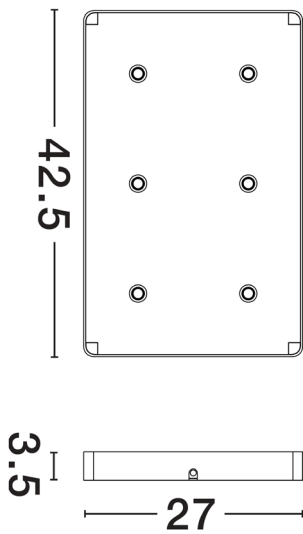

NOVA LUCE

PRODUCT DATASHEET

Version: 001

PRODUCT PHOTOGRAPH

TECHNICAL DRAWING

GENERAL INFORMATION

Product Code	9030623
Collection	Outdoor
Product Category	Accessories
Product Family	Lumo
Mounting Location	N/A
Application Environment	Outdoor
Specifications	

DIMENSION & WEIGHT

LxWxH (cm)	L: 27 W: 42,5 H: 3,5
Cut out (cm)	N/A
Weight (Kgr)	1.22

MATERIAL & COLOR

Product Color	Black
Body Material	Aluminium

APPLICATION & MOUNTING

Ambient Working Temp.	Max 45 oC
Type of Protection	N/A
Dimmable	N/A
Type of Dimming (Optional)	N/A
Mounting type	Surface
Mounting Depth (cm)	N/A
Led Module Replaceable	Yes
Light Source	N/A