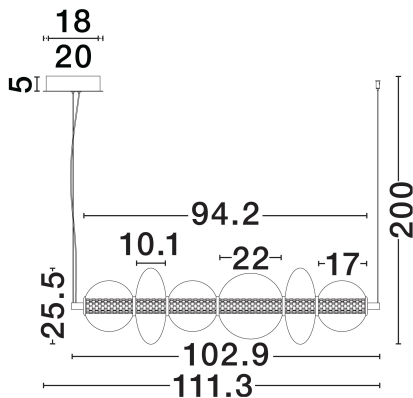

NOVA LUCE

PRODUCT DATASHEET

Version: 001

PRODUCT PHOTOGRAPH

TECHNICAL DRAWING

GENERAL INFORMATION

Product Code	9186954
Collection	Indoor
Product Category	Suspension
Product Family	Navi
Mounting Location	Wall
Application Environment	Indoor
Specifications	N/A

DIMENSION & WEIGHT

LxWxH (cm)	L: 111.3 H: 200
Cut Out (cm)	N/A
Weight (Kgr)	4.42

MATERIAL & COLOR

Product Color	Brass Gold & Smokey Gray
Body Material	Metal & Glass

APPLICATION & MOUNTING

Ambient Working Temp.	Max 45°C
Type of Protection	IP20
Dimmable	Yes
Type of Dimming	Triac
Mounting type	Surface
Mounting Depth (cm)	N/A
Led Module Replaceable	No
Light Source	LED

Power (Nominal)	29W
Input voltage (Nominal)	220-240V
Mains Frequency	50/60Hz

PHOTOMETRICAL DATA

Luminous Flux	3472lm
Color Temperature	3000K
Light Color (Designation)	Warm White

WARRANTY

Warranty	3 Years
----------	----------------