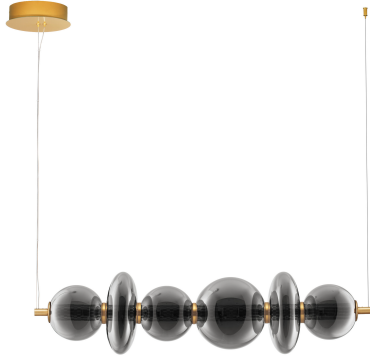

NOVA LUCE

PRODUCT DATASHEET

Version: 001

PRODUCT PHOTOGRAPH

TECHNICAL DRAWING

GENERAL INFORMATION

Product Code	9186954
Collection	Indoor
Product Category	Suspension
Product Family	Navi
Mounting Location	Wall
Application Environment	Indoor
Specifications	N/A

DIMENSION & WEIGHT

LxWxH (cm)	L: 111.3 H: 200
Cut Out (cm)	N/A
Weight (Kgr)	4.42

MATERIAL & COLOR

Product Color	Brass Gold & Smokey Gray
Body Material	Metal & Glass

APPLICATION & MOUNTING

Ambient Working Temp.	Max 45°C
Type of Protection	IP20
Dimmable	Yes
Type of Dimming	Triac
Mounting type	Surface
Mounting Depth (cm)	N/A
Led Module Replaceable	No
Light Source	LED