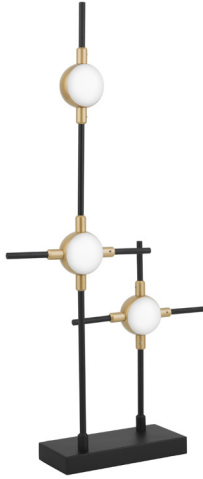

NOVA LUCE

PRODUCT DATASHEET

Version: 001

PRODUCT PHOTOGRAPH

TECHNICAL DRAWING

GENERAL INFORMATION

Product Code	9280674
Collection	Decorative
Product Category	Table
Product Family	Atomo
Mounting Location	N/A
Application Environment	Indoor

DIMENSION & WEIGHT

LxWxH (cm)	L: 28 W: 9 H: 52
Cut out (cm)	N/A
Weight (Kgr)	1.3

MATERIAL & COLOR

Product Color	Gold
Body Material	Metal & Acrylic

APPLICATION & MOUNTING

Ambient Working Temp.	Max 45 oC
Type of Protection	IP20
Dimmable	No
Type of Dimming (Optional)	N/A
Mounting type	N/A
Mounting Depth (cm)	N/A
Led Module Replaceable	No
Light Source	LED

Power (Nominal)	9W
Input voltage (Nominal)	220-240Vac
Mains Frequency	50/60Hz

PHOTOMETRICAL DATA

Luminous Flux	609 lm
Color Temperature	3000K
Light Color (Designation)	Warm White

WARRANTY

Warranty	3 Years
----------	----------------