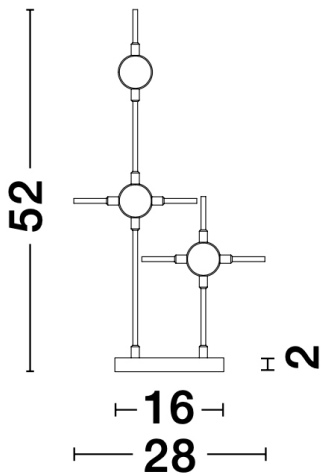

NOVA LUCE

PRODUCT DATASHEET

Version: 001

PRODUCT PHOTOGRAPH

TECHNICAL DRAWING

GENERAL INFORMATION

Product Code	9280674
Collection	Decorative
Product Category	Table
Product Family	Atomo
Mounting Location	N/A
Application Environment	Indoor

DIMENSION & WEIGHT

LxWxH (cm)	L: 28 W: 9 H: 52
Cut out (cm)	N/A
Weight (Kgr)	1.3

MATERIAL & COLOR

Product Color	Gold
Body Material	Metal & Acrylic

APPLICATION & MOUNTING

Ambient Working Temp.	Max 45 oC
Type of Protection	IP20
Dimmable	No
Type of Dimming (Optional)	N/A
Mounting type	N/A
Mounting Depth (cm)	N/A
Led Module Replaceable	No
Light Source	LED

Power (Nominal)	9W
Input voltage (Nominal)	220-240Vac
Mains Frequency	50/60Hz

PHOTOMETRICAL DATA

Luminous Flux	609 lm
Color Temperature	3000K
Light Color (Designation)	Warm White

WARRANTY

Warranty	3 Years
----------	----------------