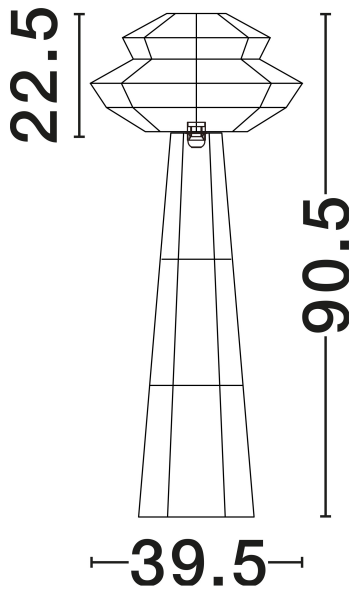

NOVA LUCE

PRODUCT DATASHEET

Version: 001

PRODUCT PHOTOGRAPH

TECHNICAL DRAWING

GENERAL INFORMATION

Product Code	9586640
Collection	Indoor
Product Category	Suspension
Product Family	Nua
Mounting Location	Ceiling
Application Environment	Indoor
Specifications	N/A

DIMENSION & WEIGHT

LxWxH (cm)	D: 39.5 H: 90.5
Cut Out (cm)	N/A
Weight (Kgr)	1.9

MATERIAL & COLOR

Product Color	Natural & Sandy Black
Body Material	Rope & Steel

APPLICATION & MOUNTING

Ambient Working Temp.	Max 45°C
Type of Protection	IP20
Dimmable	Yes
Type of Dimming	N/A
Mounting type	Surface
Mounting Depth (cm)	N/A
Led Module Replaceable	Yes
Light Source	E27

Power (Nominal)	1x12W
Input voltage (Nominal)	100-240V
Mains Frequency	50/60Hz

PHOTOMETRICAL DATA

Luminous Flux	N/A
Color Temperature	N/A
Light Color (Designation)	N/A

WARRANTY

Warranty	3 Years
----------	----------------