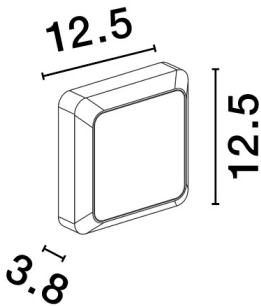

GENERAL INFORMATION

Product Code	9030597
Collection	Outdoor
Product Category	Wall
Product Family	Appia
Mounting Location	Wall
Application Environment	Outdoor
Specifications	

DIMENSION & WEIGHT

LxWxH (cm)	L: 12,5 W: 3,8 H: 12,5
Cut out (cm)	N/A
Weight (Kgr)	0.25

MATERIAL & COLOR

Product Color	Sandy Black
Body Material	Aluminium & Pc

APPLICATION & MOUNTING

Ambient Working Temp.	Max 45 oC
Type of Protection	IP54
Dimmable	No
Type of Dimming (Optional)	N/A
Mounting type	Surface
Mounting Depth (cm)	N/A
Led Module Replaceable	No
Light Source	LED

NOVA LUCE S.A

Schimatari Viotias
32009, Greece

+30 22620 58 121
+30 22620 56 743

info@novaluce.com
www.novaluce.com