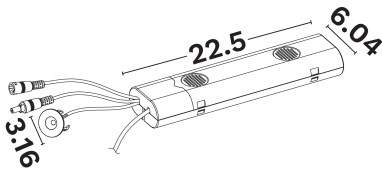

NOVA LUCE

PRODUCT DATASHEET

Version: 001

PRODUCT PHOTOGRAPH

TECHNICAL DRAWING

COMPATIBLE WITH

— On/Off Driver: N/A

— Triac Driver: N/A

— Dali Driver: N/A

GENERAL INFORMATION

Product Code	9080818
Product Category	Emergency
Product Family	Elpack
Mounting Location	N/A
Application Environment	Outdoor

DIMENSION & WEIGHT

LxWxH (cm)	L:22.5 W: 6.04 cm
Cut out (cm)	N/A
Weight (Kgr)	N/A