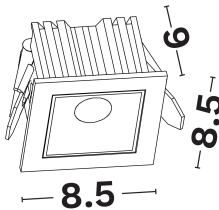

TECHNICAL DRAWING

COMPATIBLE WITH

— On/Off Driver: Included

— Triac Driver: 9844019

— Dali Driver: 9621523

GENERAL INFORMATION

Product Code	9248077
Product Category	Downlights
Product Family	Helio
Mounting Location	Ceiling
Application Environment	Indoor

DIMENSION & WEIGHT

LxWxH (cm)	L:8.5 W:8.5 H:6
Cut out (cm)	7,5*7,5
Weight (Kgr)	N/A

MATERIAL & COLOR

Product Color	White
Body Material	Aluminium
Cover Material	N/A

APPLICATION & MOUNTING

Ambient Working Temp.	45 C
Type of Protection	IP20
Protection Class IK	IK03
Dimmable	Yes
Type of Dimming (Optional)	Triac/Dali
Mounting type	Recessed
Mounting Depth (cm)	Ceiling
Led Module Replaceable	No
Light Source	Led
Adjustable	No

NOVA LUCE S.A

Schimatari Viotias
32009, Greece

+30 22620 58 121
+30 22620 56 743

info@novaluce.com
www.novaluce.com