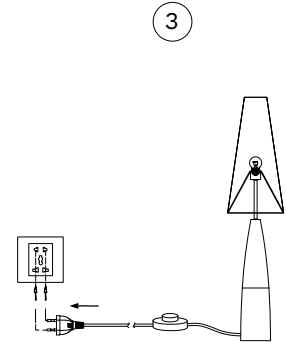

# NOVA LUCE

9919103

Apply the plastic nut

By rotating apply the bulb

Plug it in