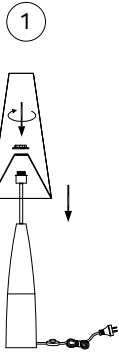

# NOVA LUCE

9919103

Apply the plastic nut

By rotating apply the bulb

Plug it in