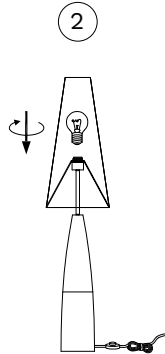

# NOVA LUCE

9919103

Apply the plastic nut

By rotating apply the bulb

Plug it in