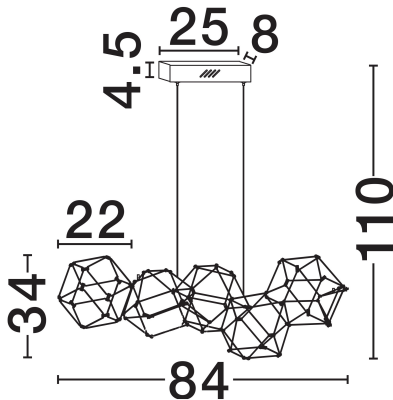

GENERAL INFORMATION

Product Code	9695211
Collection	Indoor
Product Category	Suspension
Product Family	Nebula
Mounting Location	Wall
Application Environment	Indoor
Specifications	N/A

DIMENSION & WEIGHT

LxWxH (cm)	W: 84 H: 110
Cut Out (cm)	N/A
Weight (Kgr)	1.2

MATERIAL & COLOR

Product Color	Gold
Body Material	Cooper

APPLICATION & MOUNTING

Ambient Working Temp.	Max 45°C
Type of Protection	IP20
Dimmable	No
Type of Dimming	N/A
Mounting type	Surface
Mounting Depth (cm)	N/A
Led Module Replaceable	No
Light Source	LED

NOVA LUCE S.A

Schimatari Viotias
32009, Greece

+30 22620 58 121
+30 22620 56 743

info@novaluce.com
www.novaluce.com