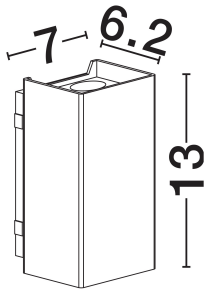

NOVA LUCE

PRODUCT DATASHEET

Version: 001

PRODUCT PHOTOGRAPH

GENERAL INFORMATION

Product Code	9971470
Collection	Outdoor
Product Category	Wall
Product Family	Elio
Mounting Location	Wall
Application Environment	Outdoor
Specifications	N/A

DIMENSION & WEIGHT

LxWxH (cm)	L:7 W:6.5 H:13 cm
Cut out (cm)	N/A
Weight (Kgr)	0.493

TECHNICAL DRAWING

MATERIAL & COLOR

Product Color	Dark Anthracite
Body Material	Aluminium & Glass

APPLICATION & MOUNTING

Ambient Working Temp.	Max 45 oC
Type of Protection	IP65
Dimmable	No
Type of Dimming	N/A
Mounting type	Surface
Mounting Depth (cm)	N/A
Led Module Replaceable	No
Light Source	LED

NOVA LUCE S.A

Schimatari Viotias
32009, Greece

+30 22620 58 121
+30 22620 56 743

info@novaluce.com
www.novaluce.com