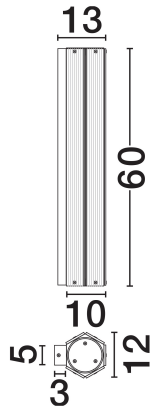

NOVA LUCE

PRODUCT DATASHEET

Version: 001

PRODUCT PHOTOGRAPH

TECHNICAL DRAWING

GENERAL INFORMATION

Product Code	9333215
Collection	Indoor
Product Category	Wall
Product Family	Esenzo
Mounting Location	Wall
Application Environment	Indoor
Specifications	N/A

DIMENSION & WEIGHT

LxWxH (cm)	D: 12 W: 13 H: 60
Cut Out (cm)	N/A
Weight (Kgr)	3.8

MATERIAL & COLOR

Product Color	Antique Brass
Body Material	Steel & Glass

APPLICATION & MOUNTING

Ambient Working Temp.	Max 45°C
Type of Protection	IP20
Dimmable	No
Type of Dimming	N/A
Mounting type	Surface
Mounting Depth (cm)	N/A
Led Module Replaceable	No
Light Source	LED

Power (Nominal)	10W
Input voltage (Nominal)	220-240V
Mains Frequency	50/60Hz

PHOTOMETRICAL DATA

Luminous Flux	550lm
Color Temperature	3000K
Light Color (Designation)	Warm White

WARRANTY

Warranty	3 Years
----------	----------------