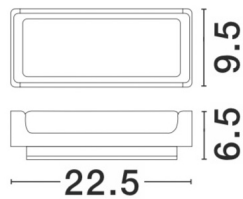

NOVA LUCE

PRODUCT DATASHEET

Version: 001

PRODUCT PHOTOGRAPH

TECHNICAL DRAWING

GENERAL INFORMATION

Product Code	9160081
Collection	Outdoor
Product Category	Wall
Product Family	KEEN
Mounting Location	Wall
Application Environment	Outdoor

DIMENSION & WEIGHT

LxWxH (cm)	L: 22,5 W: 6,5 H: 9,5
Cut out (cm)	N/A
Weight (Kgr)	0.8

MATERIAL & COLOR

Product Color	Black
Body Material	Aluminum-Acrylic

APPLICATION & MOUNTING

Ambient Working Temp.	Max 40 oC
Type of Protection	IP65
Dimmable	No
Type of Dimming (Optional)	N/A
Mounting type	Surface
Mounting Depth (cm)	N/A
Led Module Replaceable	No
Light Source	LED

Power (Nominal)	12W
Input voltage (Nominal)	220-240Vac
Mains Frequency	50/60Hz

PHOTOMETRICAL DATA

Luminous Flux	936 lm
Color Temperature	3000K
Light Color (Designation)	Warm White

WARRANTY

Warranty	3 Years
----------	----------------