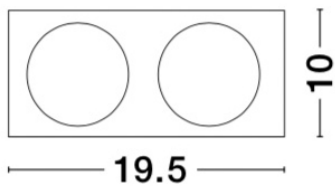

COMPATIBLE WITH

— On/Off Driver: N/A

— Triac Driver: N/A

— Dali Driver: N/A

GENERAL INFORMATION

Product Code	6204
Product Category	Ceiling GU10
Product Family	Cid
Mounting Location	Ceiling
Application Environment	Indoor

DIMENSION & WEIGHT

LxWxH (cm)	D: 19,5 H: 10
Cut out (cm)	0
Weight (Kgr)	0.097

MATERIAL & COLOR

Product Color	White
Body Material	Aluminium
Cover Material	N/A

APPLICATION & MOUNTING

Ambient Working Temp.	45 C
Type of Protection	IP20
Protection Class IK	IK03
Dimmable	N/A
Type of Dimming (Optional)	N/A
Mounting type	Surface
Mounting Depth (cm)	Ceiling
Led Module Replaceable	N/A
Light Source	N/A
Adjustable	No

NOVA LUCE S.A

Schimatari Viotias
32009, Greece

+30 22620 58 121
+30 22620 56 743

info@novaluce.com
www.novaluce.com