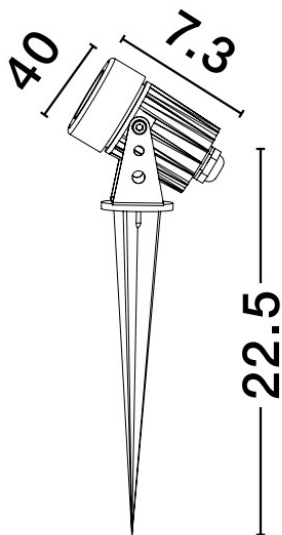

NOVA LUCE

PRODUCT DATASHEET

Version: 001

PRODUCT PHOTOGRAPH

TECHNICAL DRAWING

GENERAL INFORMATION

Product Code	9172870
Collection	Outdoor
Product Category	Spotlights
Product Family	CALIX
Mounting Location	Ground
Application Environment	Outdoor

DIMENSION & WEIGHT

LxWxH (cm)	L: 40 W: 7,3 H: 22,5
Cut out (cm)	N/A
Weight (Kgr)	0.0

MATERIAL & COLOR

Product Color	Black
Body Material	Aluminium&-Clear Glass

APPLICATION & MOUNTING

Ambient Working Temp.	Max 40 oC
Type of Protection	IP65
Dimmable	No
Type of Dimming (Optional)	N/A
Mounting type	Surface
Mounting Depth (cm)	N/A
Led Module Replaceable	No
Light Source	LED

Power (Nominal)	3W
Input voltage (Nominal)	220-240Vac
Mains Frequency	50/60Hz

PHOTOMETRICAL DATA

Luminous Flux	273 lm
Color Temperature	3000K
Light Color (Designation)	Warm White

WARRANTY

Warranty	3 Years
----------	----------------