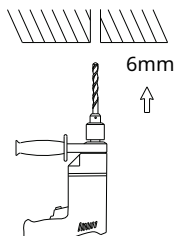

NOVA LUCE

9080100

1

Turn off the general switch

2

Drill holes

3

Apply plastic anchors

4

Apply the element with screw

5

Apply the elements in place

6

Connect the wires

7

Apply the elements in place