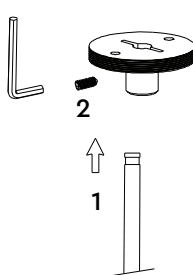

NOVA LUCE

9080100

1

Turn off the general switch

2

Drill holes

3

Apply plastic anchors

4

Apply the element with screw

5

Apply the elements in place

6

Connect the wires

7

Apply the elements in place