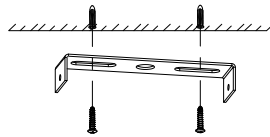

NOVA LUCE

9002683

1

Turn off the general switch

2

Drill holes & apply plastic anchors
With screws

3

Connect the wires

4

Apply the side screws

5

Apply the bulb

6

Turn on the general switch