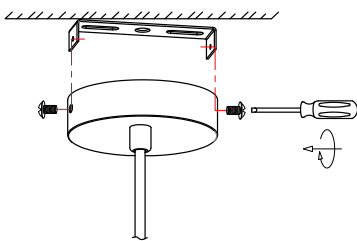

NOVA LUCE

9002683

1

Turn off the general switch

2

Drill holes & apply plastic anchors
With screws

3

Connect the wires

4

Apply the side screws

5

Apply the bulb

6

Turn on the general switch