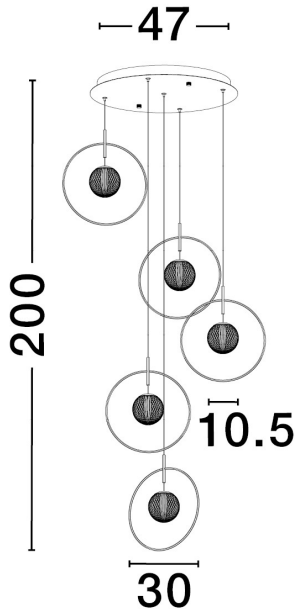

NOVA LUCE

PRODUCT DATASHEET

Version: 001

PRODUCT PHOTOGRAPH

TECHNICAL DRAWING

GENERAL INFORMATION

| | |
|-------------------------|------------|
| Product Code | 9695235 |
| Collection | Decorative |
| Product Category | Suspension |
| Product Family | Atos |
| Mounting Location | Ceiling |
| Application Environment | Indoor |

DIMENSION & WEIGHT

| | |
|--------------|--------------|
| LxWxH (cm) | D: 47 H: 200 |
| Cut out (cm) | N/A |
| Weight (Kgr) | 7.2 |

MATERIAL & COLOR

| | |
|---------------|---------------------|
| Product Color | Gold |
| Body Material | Aluminium & Acrylic |

| | |
|-------------------------|-------------------|
| Power (Nominal) | 32W |
| Input voltage (Nominal) | 220-240Vac |
| Mains Frequency | 50/60Hz |

PHOTOMETRICAL DATA

| | |
|---------------------------|-------------------|
| Luminous Flux | 3924 lm |
| Color Temperature | 3000K |
| Light Color (Designation) | Warm White |