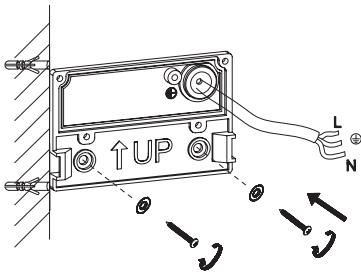

# NOVA LUCE

9030811 9030812 9030813  
9030814

1

Turn off the general switch

2

3

Remove the screws

4

Apply the screws

5

Connect wires

6

Apply the screws with  
The side screws

7

Turn on the general switch