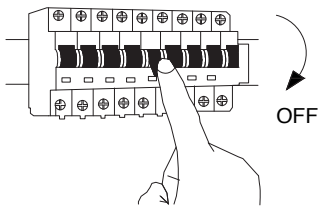

# NOVA LUCE

9030811 9030812 9030813  
9030814

1

Turn off the general switch

2

3

Remove the screws

4

Apply the screws

5

Connect wires

6

Apply the screws with  
The side screws

7

Turn on the general switch