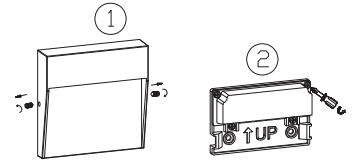

# NOVA LUCE

9030811 9030812 9030813  
9030814

1

Turn off the general switch

2

3

Remove the screws

4

Apply the screws

5

Connect wires

6

Apply the screws with  
The side screws

7

Turn on the general switch