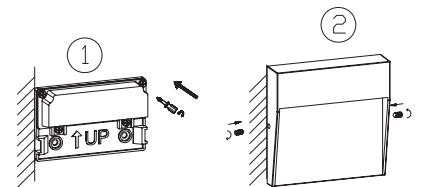

# NOVA LUCE

9030811 9030812 9030813  
9030814

1

Turn off the general switch

2

3

Remove the screws

4

Apply the screws

5

Connect wires

6

Apply the screws with  
The side screws

7

Turn on the general switch