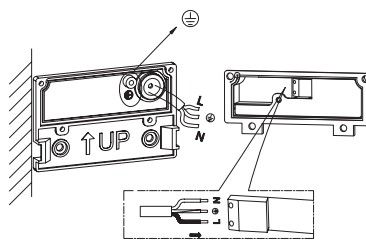

# NOVA LUCE

9030811 9030812 9030813  
9030814

1

Turn off the general switch

2

3

Remove the screws

4

Apply the screws

5

Connect wires

6

Apply the screws with  
The side screws

7

Turn on the general switch