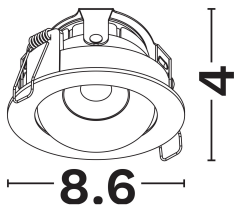

COMPATIBLE WITH

— On/Off Driver: 9030671

— Triac Driver: 9844008

— Dali Driver: 9621523 / 9844010

GENERAL INFORMATION

Product Code	9110123
Product Category	Downlights
Product Family	Lonza
Mounting Location	Ceiling
Application Environment	Indoor

DIMENSION & WEIGHT

LxWxH (cm)	D:8.6 H:4
Cut out (cm)	7,6
Weight (Kgr)	N/A

MATERIAL & COLOR

Product Color	Black
Body Material	Aluminium
Cover Material	N/A

APPLICATION & MOUNTING

Ambient Working Temp.	45 C
Type of Protection	IP20
Protection Class IK	IK05
Dimmable	Yes
Type of Dimming (Optional)	Triac/Dali
Mounting type	Recessed
Mounting Depth (cm)	Ceiling
Led Module Replaceable	No
Light Source	Led
Adjustable	Yes

NOVA LUCE S.A

Schimatari Viotias
32009, Greece

+30 22620 58 121
+30 22620 56 743

info@novaluce.com
www.novaluce.com