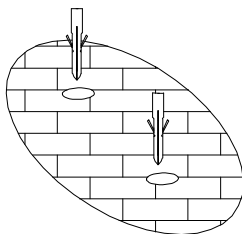

NOVA LUCE

9203119

1

Turn off the general switch

2

Drill holes & apply plastic anchors
With screws

3

Apply screws

4

Waterproof junction box

5

Connect the wires

6

Turn on the general switch