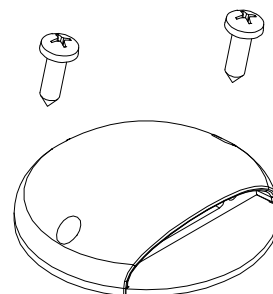

NOVA LUCE

9203119

1

Turn off the general switch

2

Drill holes & apply plastic anchors
With screws

3

Apply screws

4

Waterproof junction box

5

Connect the wires

6

Turn on the general switch