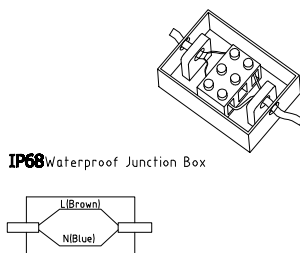

NOVA LUCE

9203119

1

Turn off the general switch

2

Drill holes & apply plastic anchors
With screws

3

Apply screws

4

Waterproof junction box

5

Connect the wires

6

Turn on the general switch