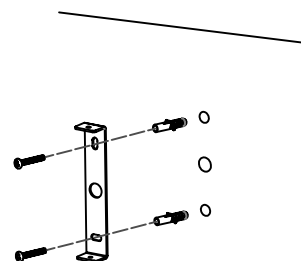

NOVA LUCE

9060239

1

Turn off the general switch

2

Untie side screws

3

Apply plastic anchors & tie up screws to make base stable

4

Connect wires

5

Apply side screws to fix it in place

6

Turn on the general switch