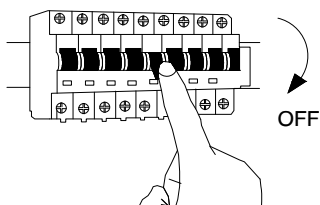

NOVA LUCE

9060239

1

Turn off the general switch

2

Untie side screws

3

Apply plastic anchors & tie up screws to make base stable

4

Connect wires

5

Apply side screws to fix it in place

6

Turn on the general switch