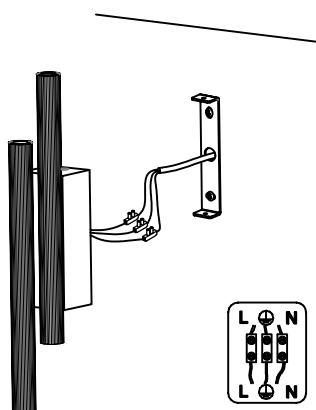

NOVA LUCE

9060239

1

Turn off the general switch

2

Untie side screws

3

Apply plastic anchors & tie up screws to make base stable

4

Connect wires

5

Apply side screws to fix it in place

6

Turn on the general switch