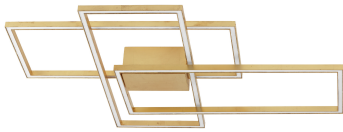

NOVA LUCE

PRODUCT DATASHEET

Version: 001

PRODUCT PHOTOGRAPH

GENERAL INFORMATION

Product Code	9508432
Collection	Indoor
Product Category	Ceiling
Product Family	Bilbao
Mounting Location	Ceiling
Application Environment	Indoor
Specifications	N/A

DIMENSION & WEIGHT

LxWxH (cm)	L: 90 W: 67 H: 9
Cut Out (cm)	N/A
Weight (Kgr)	2.9

MATERIAL & COLOR

Product Color	Gold Leaf
Body Material	Aluminium & Acrylic

TECHNICAL DRAWING

APPLICATION & MOUNTING

Ambient Working Temp.	Max 45°C
Type of Protection	IP20
Dimmable	Yes
Type of Dimming	Triac
Mounting type	Surface
Mounting Depth (cm)	N/A
Led Module Replaceable	No
Light Source	LED