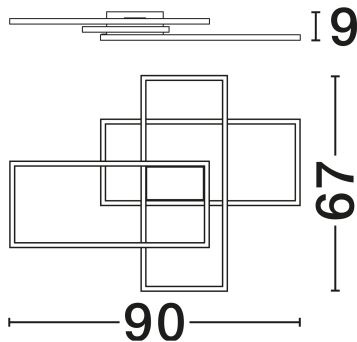

NOVA LUCE

PRODUCT DATASHEET

Version: 001

PRODUCT PHOTOGRAPH

GENERAL INFORMATION

Product Code	9508432
Collection	Indoor
Product Category	Ceiling
Product Family	Bilbao
Mounting Location	Ceiling
Application Environment	Indoor
Specifications	N/A

DIMENSION & WEIGHT

LxWxH (cm)	L: 90 W: 67 H: 9
Cut Out (cm)	N/A
Weight (Kgr)	2.9

MATERIAL & COLOR

Product Color	Gold Leaf
Body Material	Aluminium & Acrylic

TECHNICAL DRAWING

APPLICATION & MOUNTING

Ambient Working Temp.	Max 45°C
Type of Protection	IP20
Dimmable	Yes
Type of Dimming	Triac
Mounting type	Surface
Mounting Depth (cm)	N/A
Led Module Replaceable	No
Light Source	LED

Power (Nominal)	55W
Input voltage (Nominal)	220-240V
Mains Frequency	50/60Hz

PHOTOMETRICAL DATA

Luminous Flux	2600lm
Color Temperature	3000K
Light Color (Designation)	Warm White

WARRANTY

Warranty	3 Years
----------	----------------