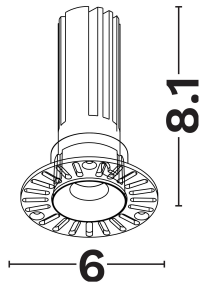

NOVA LUCE

PRODUCT DATASHEET

Version: 001

PRODUCT PHOTOGRAPH

TECHNICAL DRAWING

COMPATIBLE WITH

— On/Off Driver: Included

— Triac Driver: 9844008(Remote)

— Dali Driver: 9844146 (Remote)

GENERAL INFORMATION

Product Code	9052025
Product Category	Downlights
Product Family	Duran
Mounting Location	Ceiling
Application Environment	Indoor

DIMENSION & WEIGHT

LxWxH (cm)	D:6 H:8.1
Cut out (cm)	4
Weight (Kgr)	N/A

Power (Nominal)	5
Input voltage (Nominal)	220-240Vac
Mains Frequency	50/60Hz
Output voltage	30Vdc
Output Current	150mA
Power Factor	0.5
Efficiency	>73%
SVM	60.4
Pst	61
Class	II

PHOTOMETRICAL DATA

Luminous Flux	270
Luminous Efficacy	54
Color Temperature	3000
Light Color (Designation)	Warm White
CRI	>90
SDCM	<3
Beam Angle	36
UGR	<10