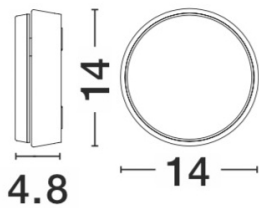

GENERAL INFORMATION

Product Code	810067
Collection	Outdoor
Product Category	Wall
Product Family	GRAVITY
Mounting Location	Wall
Application Environment	Outdoor

DIMENSION & WEIGHT

LxWxH (cm)	L: 14 W: 4,8 H: 14
Cut out (cm)	N/A
Weight (Kgr)	0.7

MATERIAL & COLOR

Product Color	Dark Grey
Body Material	Die-Casting Aluminium

APPLICATION & MOUNTING

Ambient Working Temp.	Max 40 oC
Type of Protection	IP54
Dimmable	No
Type of Dimming (Optional)	N/A
Mounting type	Surface
Mounting Depth (cm)	N/A
Led Module Replaceable	No
Light Source	LED

NOVA LUCE S.A

Schimatari Viotias
32009, Greece

+30 22620 58 121
+30 22620 56 743

info@novaluce.com
www.novaluce.com