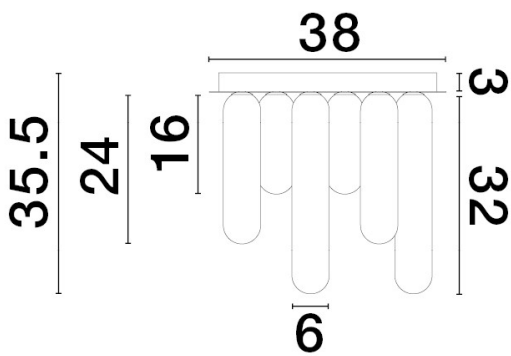

TECHNICAL DRAWING

GENERAL INFORMATION

Product Code	9028854
Collection	Decorative
Product Category	Ceiling
Product Family	Gustave
Mounting Location	Ceiling
Application Environment	Indoor

DIMENSION & WEIGHT

LxWxH (cm)	L: 6 W: 38 H: 35,5
Cut out (cm)	N/A
Weight (Kgr)	3.0

MATERIAL & COLOR

Product Color	Grey & Matt Black
Body Material	Metal & Glass

APPLICATION & MOUNTING

Ambient Working Temp.	Max 45 oC
Type of Protection	IP20
Dimmable	Depends on the lamp
Type of Dimming (Optional)	N/A
Mounting type	Ceiling
Mounting Depth (cm)	N/A
Led Module Replaceable	Yes
Light Source	LED G9

NOVA LUCE S.A

Schimatari Viotias
32009, Greece

+30 22620 58 121
+30 22620 56 743

info@novaluce.com
www.novaluce.com