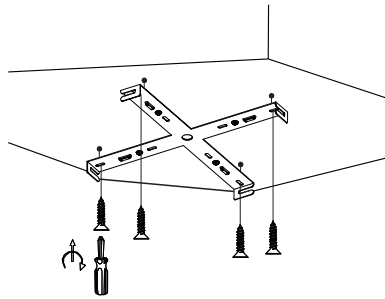

NOVA LUCE

9695194, 9695195

1

Turn off the general switch

2

Mark holes

3

Drill holes

4

Apply plastic anchors

5

Tie up screws

6

Connect assisting cords

7

Connect the wires