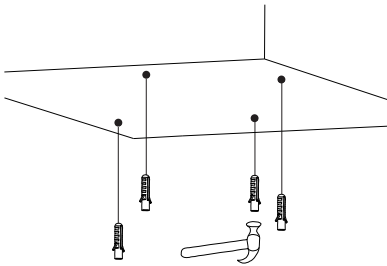

NOVA LUCE

9695194, 9695195

1

Turn off the general switch

2

Mark holes

3

Drill holes

4

Apply plastic anchors

5

Tie up screws

6

Connect assisting cords

7

Connect the wires