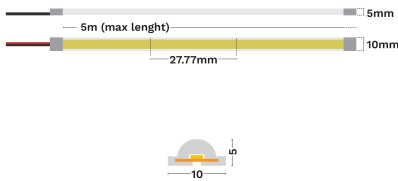

COMPATIBLE WITH

— On/Off Driver: N/A

— Triac Driver: N/A

— Dali Driver: N/A

GENERAL INFORMATION

Product Code	9540106
Product Category	Led Strips
Product Family	Solid
Mounting Location	N/A
Application Environment	Outdoor

DIMENSION & WEIGHT

LxWxH (cm)	L:5m 10 mm
Cut out (cm)	N/A
Weight (Kgr)	N/A

MATERIAL & COLOR

Product Color	N/A
Body Material	Silicone
Cover Material	N/A

APPLICATION & MOUNTING

Ambient Working Temp.	45 C
Type of Protection	IP67
Protection Class IK	N/A
Dimmable	Yes
Type of Dimming (Optional)	Triac/Dali
Mounting type	N/A
Mounting Depth (cm)	N/A
Led Module Replaceable	No
Light Source	Led
Adjustable	No

NOVA LUCE S.A

Schimatari Viotias
32009, Greece

+30 22620 58 121
+30 22620 56 743

info@novaluce.com
www.novaluce.com