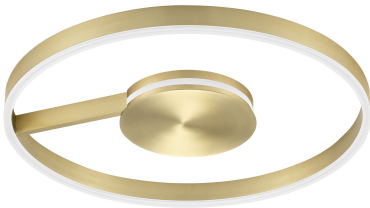

NOVA LUCE

PRODUCT DATASHEET

Version: 001

PRODUCT PHOTOGRAPH

TECHNICAL DRAWING

GENERAL INFORMATION

Product Code	9190863
Collection	Indoor
Product Category	Ceiling
Product Family	Siena
Mounting Location	Ceiling
Application Environment	Indoor
Specifications	N/A

DIMENSION & WEIGHT

LxWxH (cm)	D: 60 W: 4.6
Cut Out (cm)	N/A
Weight (Kgr)	2.175

MATERIAL & COLOR

Product Color	Bronze
Body Material	Aluminium & Acrylic

APPLICATION & MOUNTING

Ambient Working Temp.	Max 45°C
Type of Protection	IP20
Dimmable	Yes
Type of Dimming	Triac
Mounting type	Surface
Mounting Depth (cm)	N/A
Led Module Replaceable	No
Light Source	LED