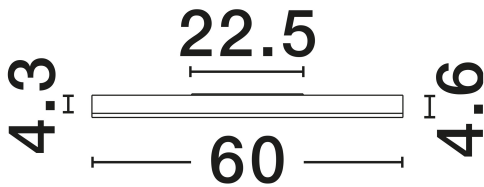

NOVA LUCE

PRODUCT DATASHEET

Version: 001

PRODUCT PHOTOGRAPH

TECHNICAL DRAWING

GENERAL INFORMATION

Product Code	9190863
Collection	Indoor
Product Category	Ceiling
Product Family	Siena
Mounting Location	Ceiling
Application Environment	Indoor
Specifications	N/A

DIMENSION & WEIGHT

LxWxH (cm)	D: 60 W: 4.6
Cut Out (cm)	N/A
Weight (Kgr)	2.175

MATERIAL & COLOR

Product Color	Bronze
Body Material	Aluminium & Acrylic

APPLICATION & MOUNTING

Ambient Working Temp.	Max 45°C
Type of Protection	IP20
Dimmable	Yes
Type of Dimming	Triac
Mounting type	Surface
Mounting Depth (cm)	N/A
Led Module Replaceable	No
Light Source	LED

Power (Nominal)	48W
Input voltage (Nominal)	220-240V
Mains Frequency	50/60Hz

PHOTOMETRICAL DATA

Luminous Flux	2465lm
Color Temperature	2700-3000-4000K
Light Color (Designation)	WW - NW

WARRANTY

Warranty	3 Years
----------	----------------