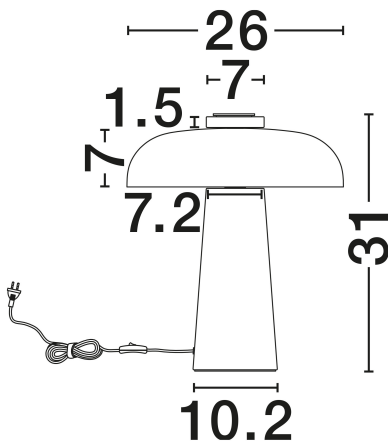

NOVA LUCE

PRODUCT DATASHEET

Version: 001

PRODUCT PHOTOGRAPH

TECHNICAL DRAWING

GENERAL INFORMATION

Product Code	9019790
Collection	Indoor
Product Category	Table
Product Family	Lento
Mounting Location	Table
Application Environment	Indoor
Specifications	N/A

DIMENSION & WEIGHT

LxWxH (cm)	D: 26 H: 31
Cut Out (cm)	N/A
Weight (Kgr)	3.6

MATERIAL & COLOR

Product Color	Matt Black
Body Material	Metal & Travertine

APPLICATION & MOUNTING

Ambient Working Temp.	Max 45°C
Type of Protection	IP20
Dimmable	Yes
Type of Dimming	N/A
Mounting type	Surface
Mounting Depth (cm)	N/A
Led Module Replaceable	Yes
Light Source	G9