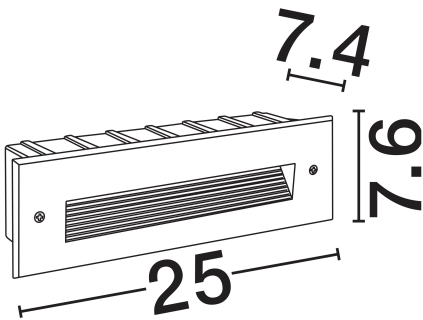

NOVA LUCE

PRODUCT DATASHEET

Version: 001

PRODUCT PHOTOGRAPH

GENERAL INFORMATION

| | |
|-------------------------|-------------|
| Product Code | 9030775 |
| Collection | Outdoor |
| Product Category | Step Lights |
| Product Family | Polka |
| Mounting Location | Wall |
| Application Environment | Outdoor |
| Specifications | N/A |

DIMENSION & WEIGHT

| | |
|--------------|-----------------------|
| LxWxH (cm) | L:25.6 W:7.4 H:7.6 cm |
| Cut out (cm) | N/A |
| Weight (Kgr) | 0.58 |

TECHNICAL DRAWING

MATERIAL & COLOR

| | |
|---------------|----------------|
| Product Color | Sandy Black |
| Body Material | Aluminium & Pc |