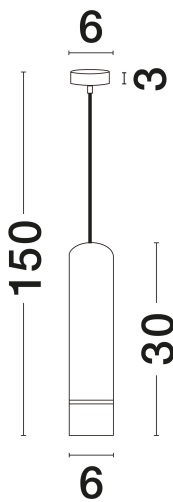

NOVA LUCE

PRODUCT DATASHEET

Version: 001

PRODUCT PHOTOGRAPH

TECHNICAL DRAWING

GENERAL INFORMATION

Product Code	9387004
Collection	Indoor
Product Category	Suspension
Product Family	Esca
Mounting Location	Suspension
Application Environment	Indoor
Specifications	N/A

DIMENSION & WEIGHT

LxWxH (cm)	D: 6 H1: 30 H2: 150
Cut Out (cm)	N/A
Weight (Kgr)	0.6

MATERIAL & COLOR

Product Color	Sandy White
Body Material	Aluminium & Acrylic

APPLICATION & MOUNTING

Ambient Working Temp.	Max 45°C
Type of Protection	IP20
Dimmable	Yes
Type of Dimming	N/A
Mounting type	Surface
Mounting Depth (cm)	N/A
Led Module Replaceable	Yes
Light Source	GU10

Power (Nominal)	1x10W
Input voltage (Nominal)	100-240V
Mains Frequency	50/60Hz

PHOTOMETRICAL DATA

Luminous Flux	N/A
Color Temperature	N/A
Light Color (Designation)	N/A

WARRANTY

Warranty	3 Years
----------	----------------