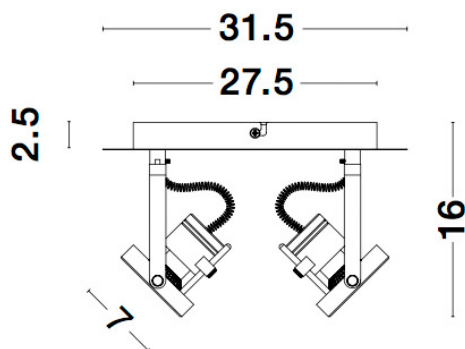

NOVA LUCE

PRODUCT DATASHEET

Version: 001

PRODUCT PHOTOGRAPH

GENERAL INFORMATION

Product Code	9155102
Collection	Decorative
Product Category	Spotlights
Product Family	Salva
Mounting Location	Ceiling
Application Environment	Indoor

DIMENSION & WEIGHT

LxWxH (cm)	L: 31.5 W: 7 H: 16
Cut out (cm)	N/A
Weight (Kgr)	0.8

MATERIAL & COLOR

Product Color	Sandy Black
Body Material	Metal

TECHNICAL DRAWING

APPLICATION & MOUNTING

Ambient Working Temp.	Max 45 oC
Type of Protection	IP20
Dimmable	Depends on the lamp
Type of Dimming (Optional)	N/A
Mounting type	Ceiling
Mounting Depth (cm)	N/A
Led Module Replaceable	Yes
Light Source	LED GU10

Power (Nominal)	Depends on the lamp
Input voltage (Nominal)	220-240Vac
Mains Frequency	50/60Hz

PHOTOMETRICAL DATA

Luminous Flux	Depends on the lamp
Color Temperature	Depends on the lamp
Light Color (Designation)	N/A